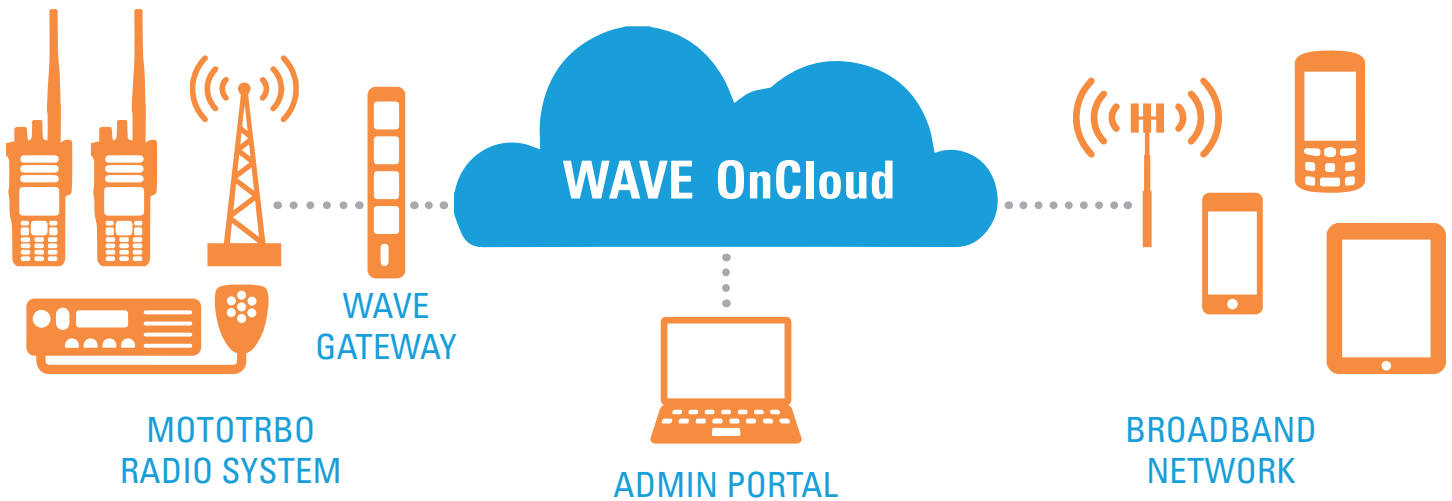

CONNECTING MOTOTRBO TO WAVE

CAPACITIES AND CAPABILITIES WITH SUBSCRIPTION

Users	Unlimited
Talkgroups	Up to 20
Private call	Yes
Alias ID	Yes
Mobile client support	Most Android and iOS phones and tablets
Multimedia messaging	Text, photo, video & file attachment
Location	Broadband users only
Presence	Broadband users only
Security	AES256 encryption

MOTOTRBO GATEWAY SPECIFICATION

Dimensions	Height 7.2" (18.2cm) x Width 1.4"(3.6cm) x Depth 7.0" (17.8cm)
Weight	2.82 lbs (1.28kg)
MOTOTRBO Network Compatibility	Capacity Max and Capacity Plus (Single and Multi-site)